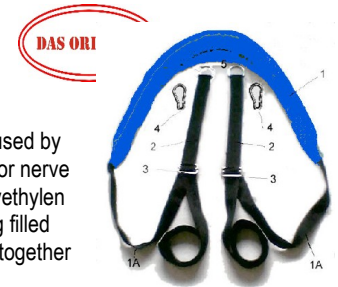

Rope Set 1 + 2

Can relieve lower back pain caused by
muscle spasms, disc problems or nerve
compression; 40 mm x 5 m polyethylen
strap in black, middle part swing filled
with foam. To fix on a ceiling or together
with two snap hooks.

EUR 59,80

12-31 blue;

12-32 black;